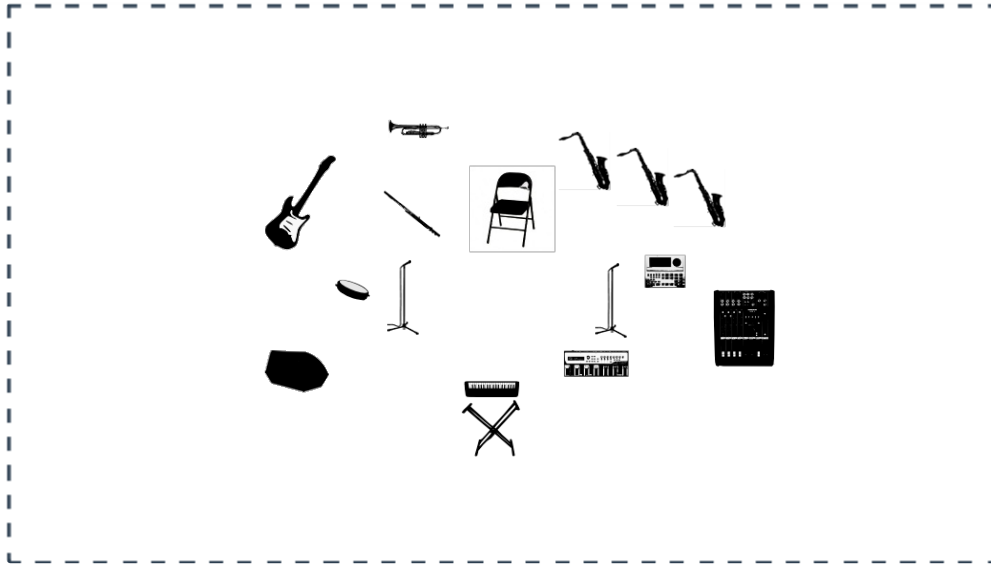

# Marcio Schuster - Solo Project

Dimensiones del escenario: 3 x 3

## Channels List

	Instrument	mics	efects	Instrument	Comments
#1	Flute	Sennheiser MD441		Flute	Same mic used with saxophone
#2	Trompet	Sennheiser MD441		Trompete	Same mic for all winds. Signal goes to the Loop Station.
#3	Voice	Sennheiser MD441		Winds Mic	Signal goes to the Loop Station.
#4	Guitar	DI - Línea		Siebenseitige Halbakustische Gitarre	Signal goes to the Loop Station.
#5	Pandeiro	Otro (especificar)		Pandeiro	Signal geht in die Loop station
#6	Synthesize r	DI - Línea		korg Microkorg	Signal goes to the Loop Station.
#7	Mix table	DI - Línea		Mix table (on stage)	Signal goes to the Loop Station.
#8	Drum	DI - Línea		Drum machine roland tr 8	Signal geht in die Loop station
#9	Sopran	Sennheiser MD441	TC Helicon	Tenorsaxophon	Signal geht in die Loop station
#10	Alto	Sennheiser MD441	TC Helicon	Altsaxophon	Signal goes to the Loop Station.
#11	Tenor	Sennheiser MD441	TC Helicon	Tenorsaxophon	Signal goes to the Loop Station.
#12	Voz	Shure SM58		Neumann KMS 105	Signal goes to the Loop Station.

## important Information

---

Important!

All the instruments go to the mix table on the stage, from the mix table to the loop station and then only one cable to the PA!